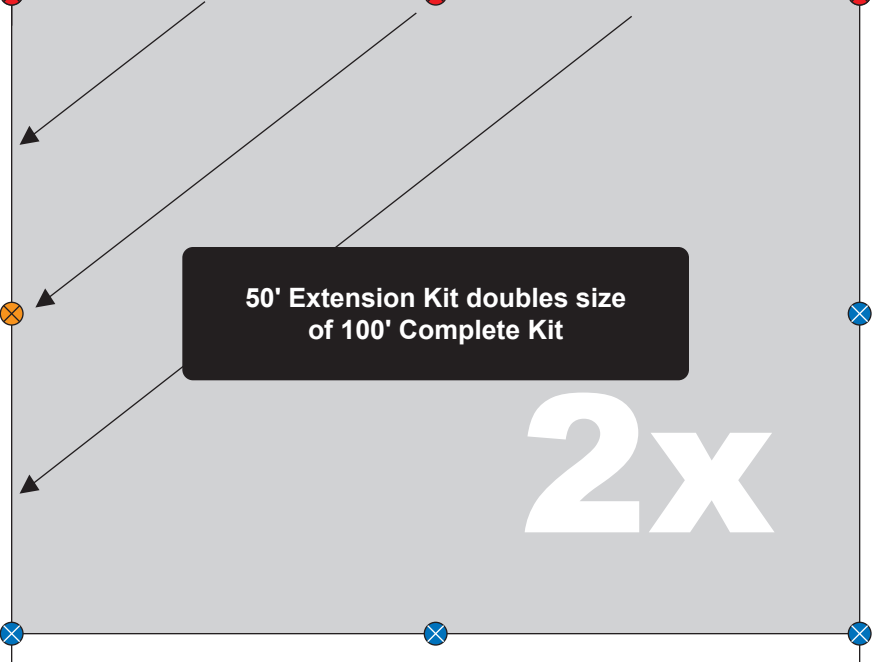

## 50' Extension Kit Sample Layouts

**Note:** The Easy Gate fence length and it's opposite side are limited to 12' maximum lengths to allow for fence fabric wrapping on the posts. Maximum distances are shown. Drawings are representations only, not to scale.

Original 50' Kit with 50' Extension Kit

- ⊗ Posts included in Original Kit
- ⊗ Posts included in Extension Kit
- ⊗ Post from Original Kit moved for new layout

Original 100' Kit with 50' Extension Kit