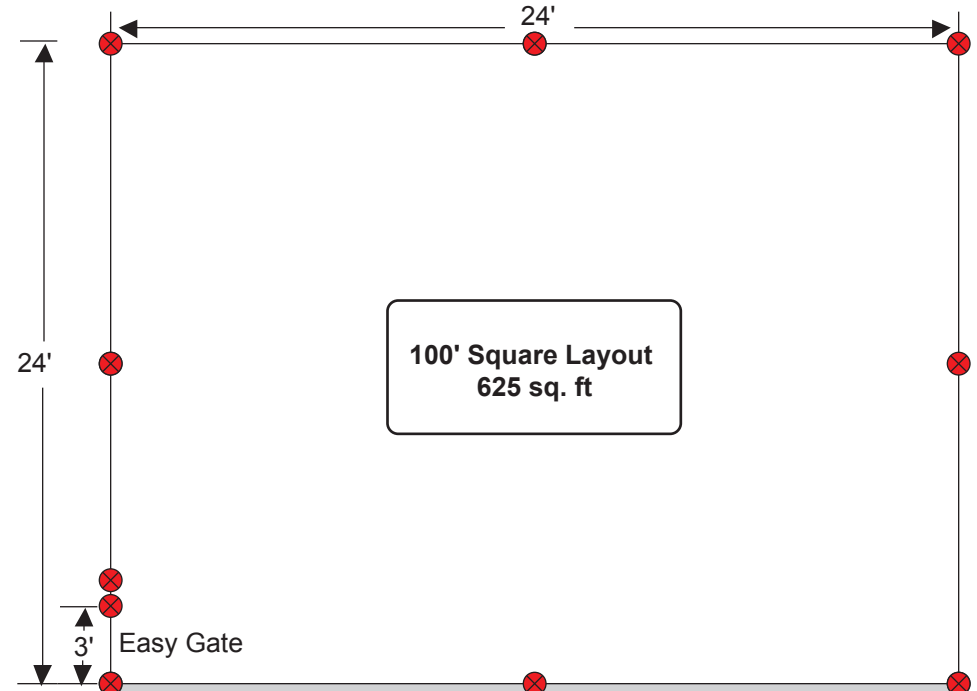

## 50' Extension Kit Sample Layouts

**Note:** The Easy Gate fence length and it's opposite side are limited to 12' maximum lengths to allow for fence fabric wrapping on the posts. Maximum distances are shown. Drawings are representations only, not to scale.

Original 50' Kit with 50' Extension Kit

- ⊗ Posts included in Original Kit
- ⊗ Posts included in Extension Kit
- ⊗ Post from Original Kit moved for new layout

Original 100' Kit with 50' Extension Kit