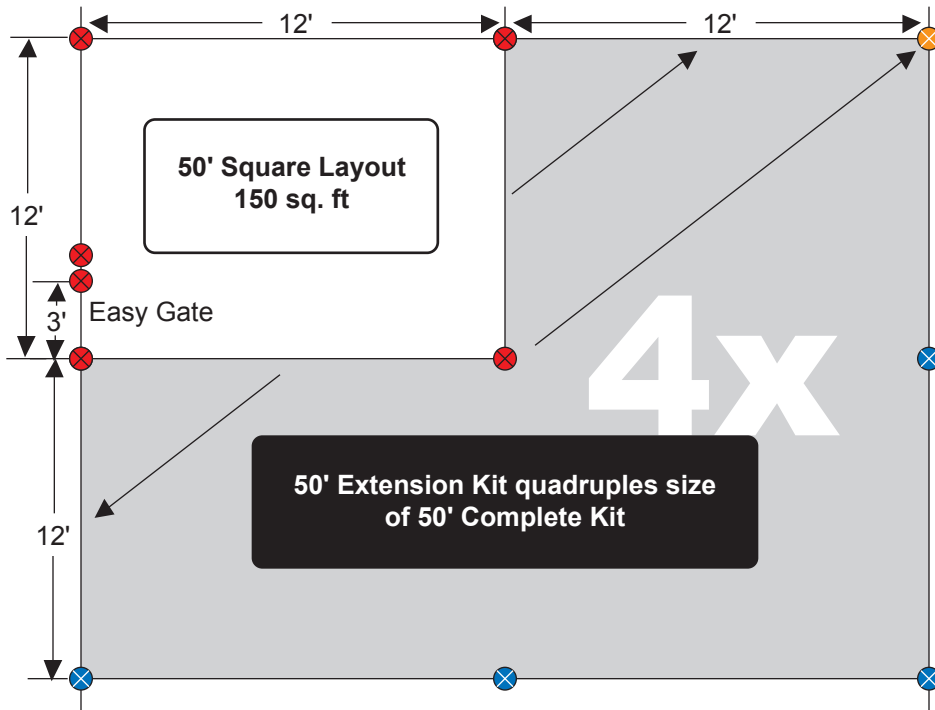

## 50' Extension Kit Sample Layouts

**Note:** The Easy Gate fence length and it's opposite side are limited to 12' maximum lengths to allow for fence fabric wrapping on the posts. Maximum distances are shown. Drawings are representations only, not to scale.

Original 50' Kit with 50' Extension Kit

- ⊗ Posts included in Original Kit
- ⊗ Posts included in Extension Kit
- ⊗ Post from Original Kit moved for new layout

Original 100' Kit with 50' Extension Kit